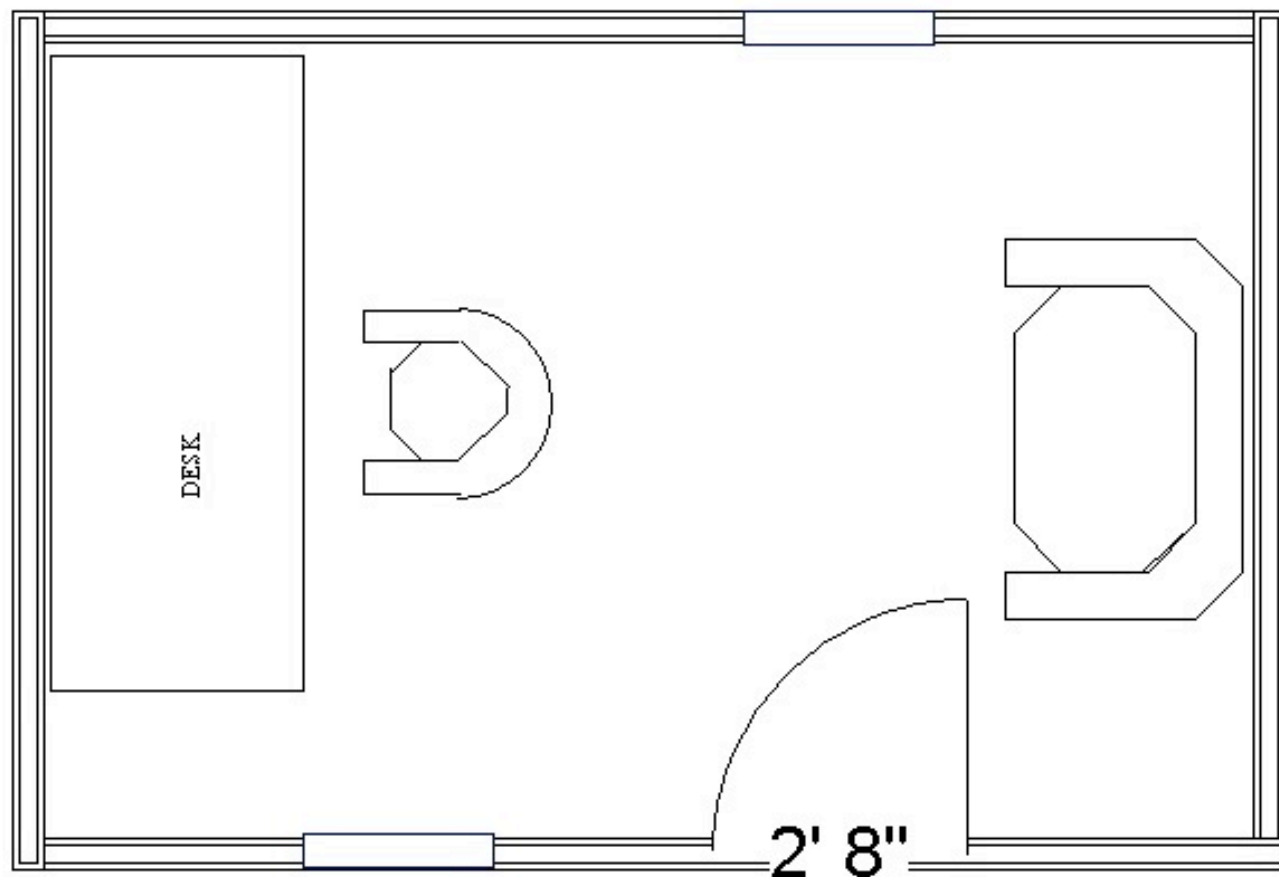

new horizons for mobile homes

LITTLE HOUSE ON THE TRAILER

13' 4"

9' 0"

drop by our
showroom

1840 Petaluma Blvd.
North, Petaluma, CA
94952

self-guided tours
weekdays
10 am – 4 pm

guided tours
Saturdays
10 am – 4 pm

BASE PRICE:
CONTACT US

HEIRLOOM HAND BUILT • A ROOM OF YOUR OWN • DIMENSIONS VARY

call to arrange a one-hour design session - www.littlehouseonthetrailer.com - littlehouseonthetrailer@gmail.com - 415.233.0423