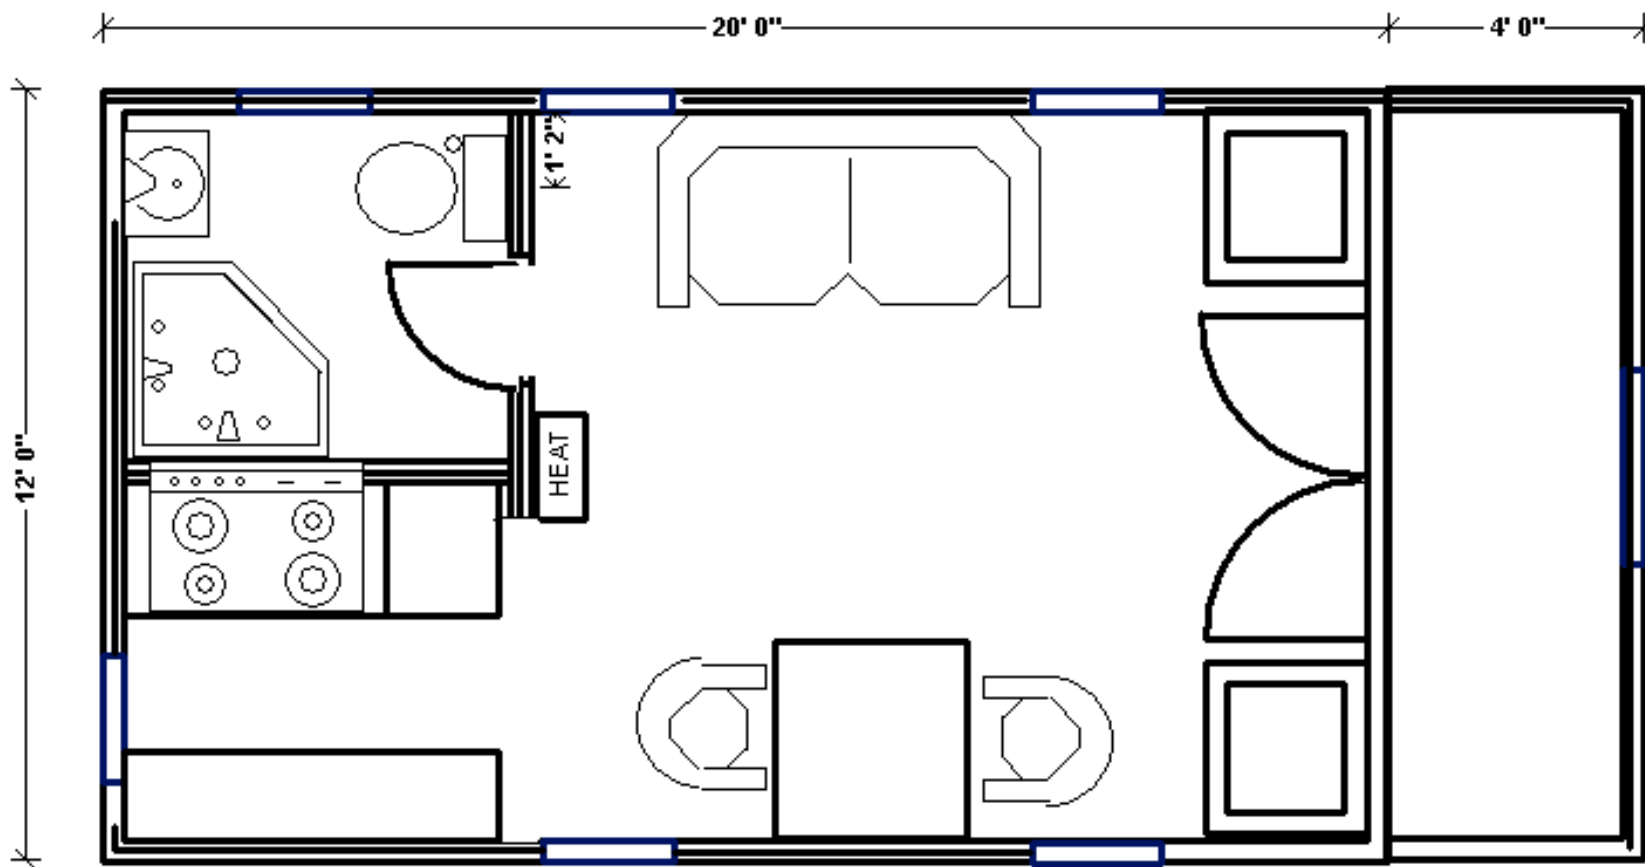

# LITTLE HOUSE ON THE TRAILER

drop by our  
showroom

1840 Petaluma  
Bld. North,  
Petaluma, CA  
94952

self-guided tours  
weekdays  
10 am – 4 pm

guided tours  
Saturdays  
10 am – 4 pm

**HEIRLOOM HAND BUILT • GUEST HOUSE • SIZES & DIMENSIONS VARY**