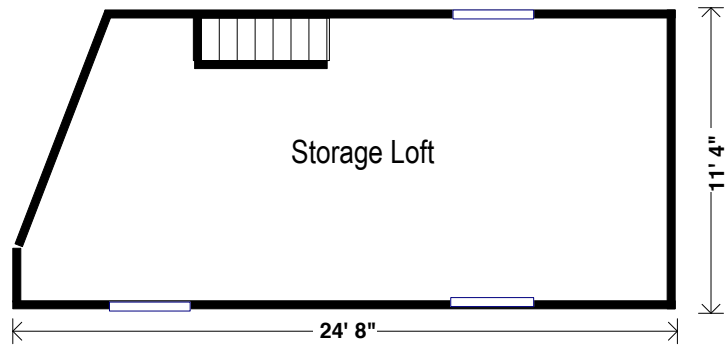

8' 0" 33' 4"

8 foot Covered deck

41' 4"

A1

June 25, 2012

Floor Plan

scale 1/4" = 1'0"

Double Loft House

Little House on the Trailer