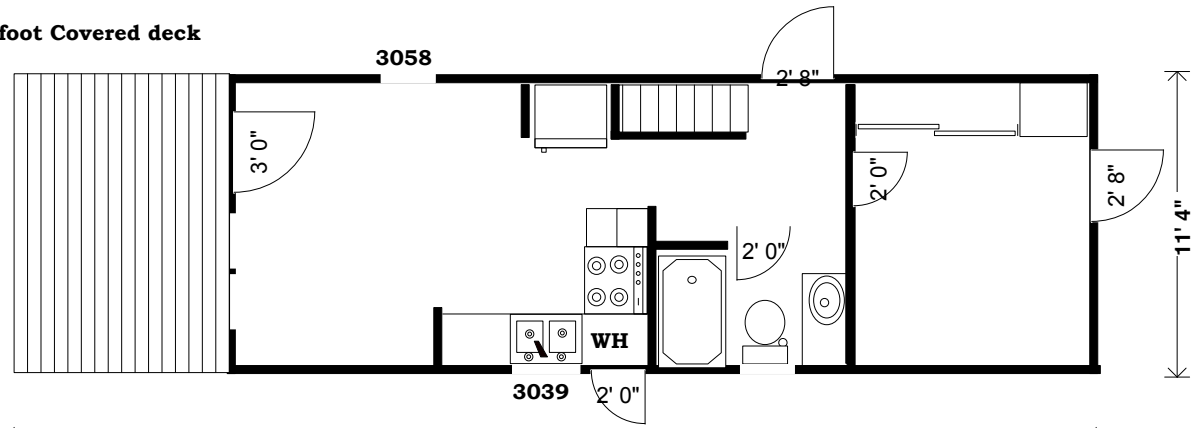

8' 0" 33' 4"

8 foot Covered deck

41' 4"

A1

June 25, 2012

Floor Plan

scale 1/4" = 1'0"

Double Loft House