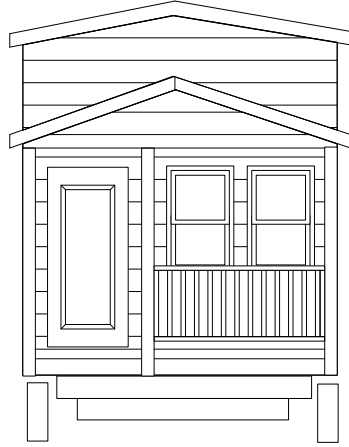

East

West

11' 4"

16' 0"

Double Loft House

Little House on the Trailer

East / West
scale 3/16" = 1'0"

A4